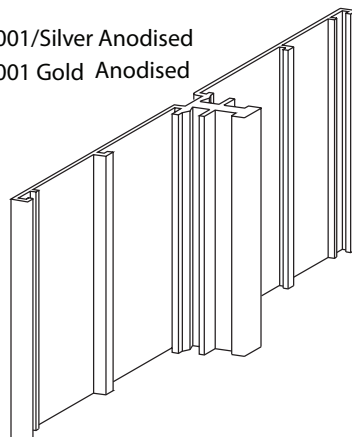

SINGLE SLIDER 31mm

Also available in:
Silver Anodised ASO2...
Gold Anodised ASO4...

ALUMINIUM SIDE TRACKS

AEO2000/Silver Anodised
AEO4000/Gold Anodised

ALUMINIUM DIVIDER TRACK

AEO2001/Silver Anodised
AEO4001 Gold Anodised

INTERMEDIATE SUPPORT TRACK

ANS1000

For intermediate support on wide ectories

**SIDE TRACK CAPS
RIGHT / LEFT**

APT2000/Grey
APT3000/Black