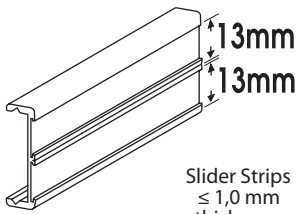

DOUBLE SLIDER 31mm

Also available in:
Silver Anodised ASO2...
Gold Anodised ASO4...

SINGLE SLIDER 62mm