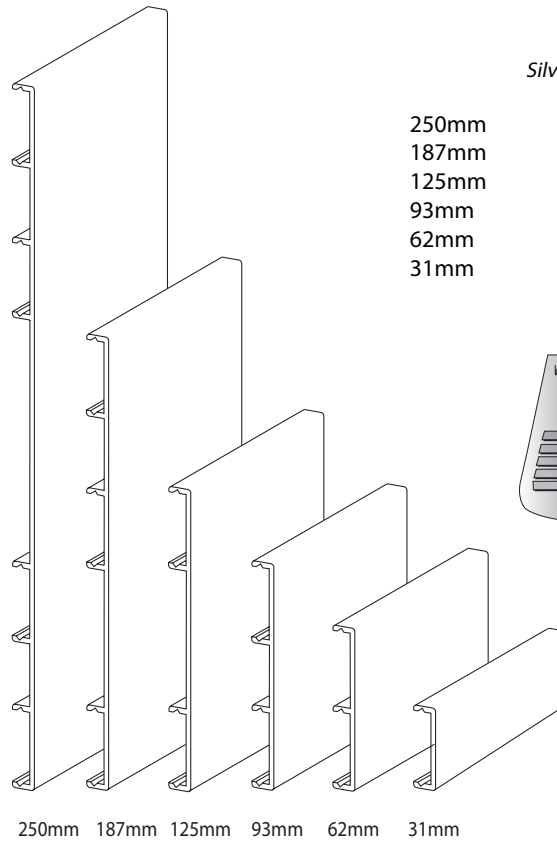

**Module Plus
Indoor**
by CoSign

ALUMINIUM FACE PANELS

ALUMINIUM FACE PANELS WITH SLIDER

	Silver Anodised	Gold Anodised
250mm	ANO2250	ANO4250
187mm	ANO2187	ANO4187
125mm	ANO2125	ANO4125
93mm	ANO2093	ANO4093
62mm	ANO2062	ANO4062
31mm	ANO2031	ANO4031

PLASTIC KEY

DOUBLE SLIDER 31mm

Also available in:
Silver Anodised ASO2...
Gold Anodised ASO4...

SINGLE SLIDER 62mm

Also available in:
Silver Anodised ASO2...
Gold Anodised ASO4...

SINGLE SLIDER 93mm

Also available in:
Silver Anodised ASO2...
Gold Anodised ASO4...