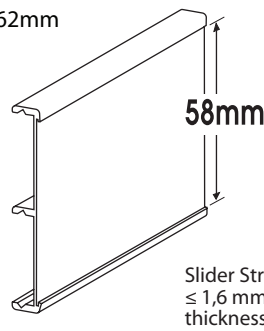

PLASTIC KEY

DOUBLE SLIDER 31mm

Also available in:
Silver Anodised ASO2...
Gold Anodised ASO4...

SINGLE SLIDER 62mm

Also available in:
Silver Anodised ASO2...
Gold Anodised ASO4...

SINGLE SLIDER 93mm

Also available in:
Silver Anodised ASO2...
Gold Anodised ASO4...