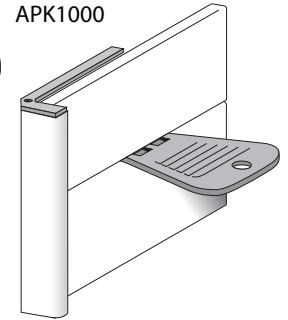

**Module Plus
Indoor**
by CoSign

ALUMINIUM FACE PANELS

ALUMINIUM FACE PANELS WITH SLIDER

	Silver Anodised	Gold Anodised
250mm	ANO2250	ANO4250
187mm	ANO2187	ANO4187
125mm	ANO2125	ANO4125
93mm	ANO2093	ANO4093
62mm	ANO2062	ANO4062
31mm	ANO2031	ANO4031

PLASTIC KEY

DOUBLE SLIDER 31mm

Also available in:
Silver Anodised ASO2...
Gold Anodised ASO4...

SINGLE SLIDER 62mm

Also available in:
Silver Anodised ASO2...
Gold Anodised ASO4...

SINGLE SLIDER 93mm

Also available in:
Silver Anodised ASO2...
Gold Anodised ASO4...

SINGLE SLIDER 31mm

Also available in:
Silver Anodised ASO2...
Gold Anodised ASO4...

ALUMINIUM SIDE TRACKS

AEO2000/Silver Anodised
AEO4000/Gold Anodised

ALUMINIUM DIVIDER TRACK

AEO2001/Silver Anodised
AEO4001 Gold Anodised