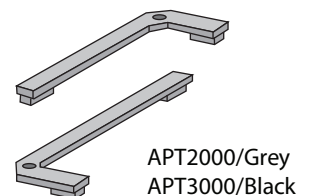

SINGLE SLIDER 31mm

Also available in:
Silver Anodised ASO2...
Gold Anodised ASO4...

ALUMINIUM SIDE TRACKS

AEO2000/Silver Anodised
AEO4000/Gold Anodised

ALUMINIUM DIVIDER TRACK

AEO2001/Silver Anodised
AEO4001 Gold Anodised

INTERMEDIATE SUPPORT TRACK

ANS1000

For intermediate support on wide ectories

**SIDE TRACK CAPS
RIGHT / LEFT**

APT2000/Grey
APT3000/Black