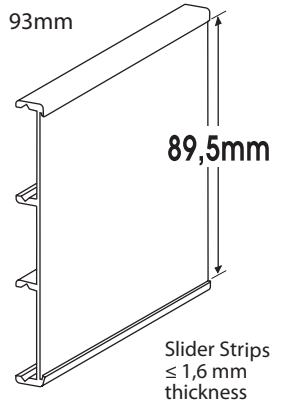

Also available in:
Silver Anodised ASO2...
Gold Anodised ASO4...

SINGLE SLIDER 31mm