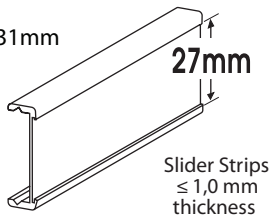

Also available in:
Silver Anodised ASO2...
Gold Anodised ASO4...